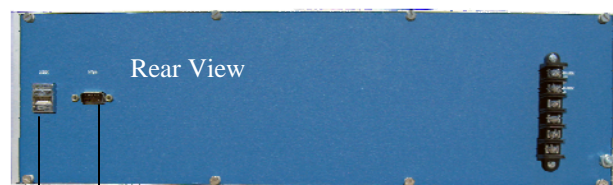

## Standard Specifications

- Slide Out Monitor & Keyboard
- Keyboard with Integrated Two Button Touch Pad
- Membrane Key Switches for Longer Life
- 88 Keys Including 12 Function Keys
- 10.4" LCD Flip Up Screen
- 800 x 600 Resolution, 262K Color
- 180:1 Contrast Ratio
- Input Voltage: 86-250Vac (50/60Hz) or 86-350VDC
- Power Consumption 15 W
- Temperature Range 5 to 55 C
- Humidity Up to 90% Operating
- Power On/Off Button
- Enter, Down, Up, and Menu Buttons
- Short 9.8" Chassis Depth
- Rear Power, VGA, and USB Connectors
- Dimensions: 19"W x 5.25"H x 9.8" D (Rack mount)

## Views

19"

5.25"

9.8"

USB

VGA